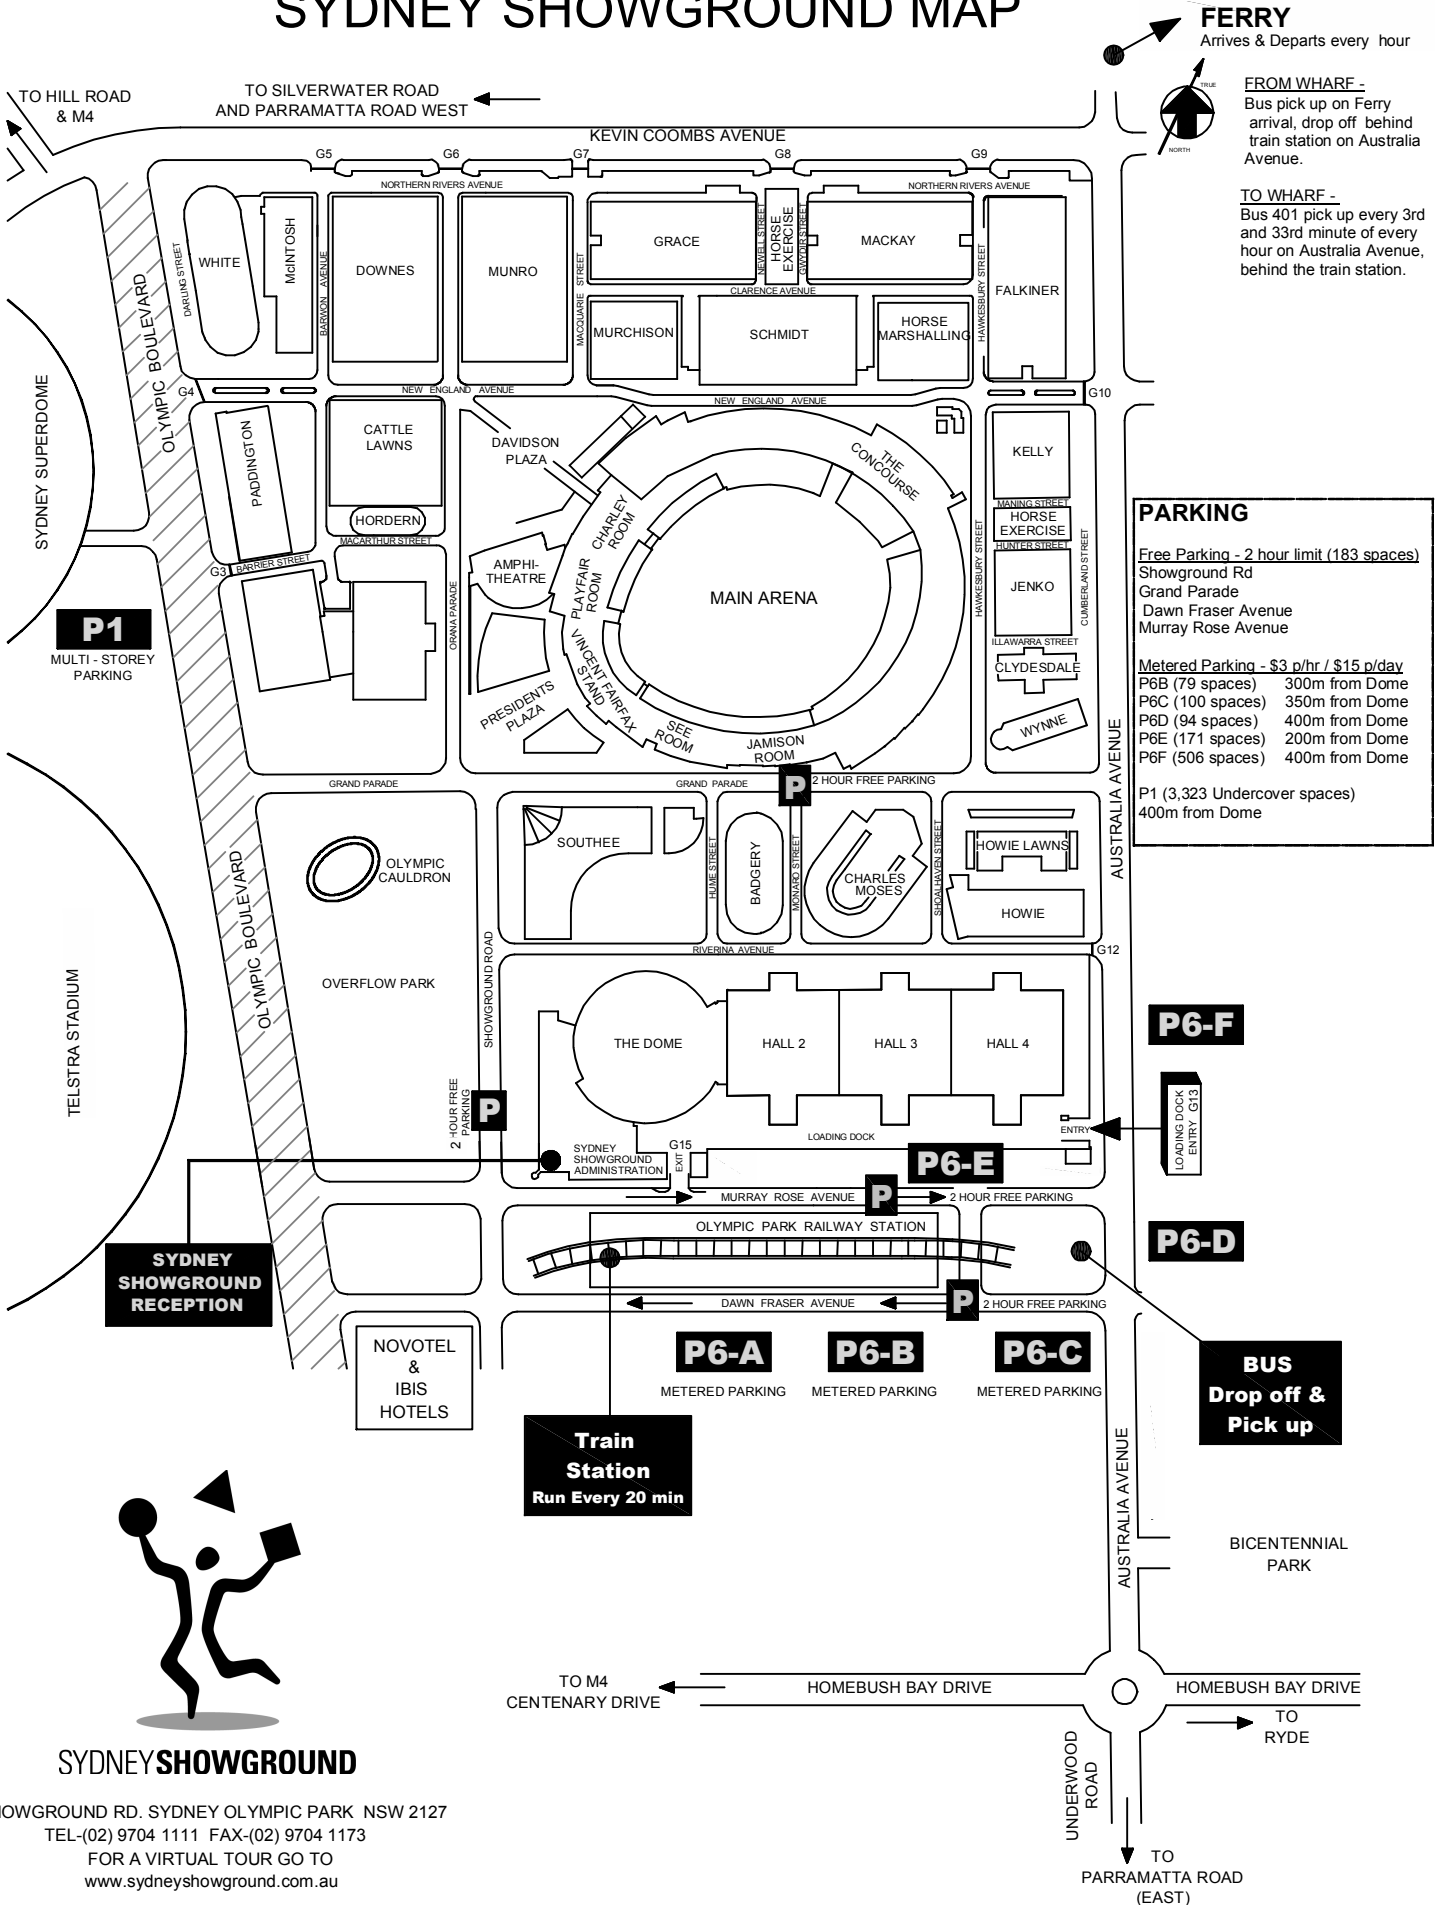

# SYDNEY SHOWGROUND MAP

**FERRY**  
Arrives & Departs every hour

**FROM WHARF -**  
Bus pick up on Ferry arrival, drop off behind train station on Australia Avenue.

**TO WHARF -**  
Bus 401 pick up every 3rd and 33rd minute of every hour on Australia Avenue, behind the train station.

**PARKING**

Free Parking - 2 hour limit (183 spaces)  
Showground Rd  
Grand Parade  
Dawn Fraser Avenue  
Murray Rose Avenue

Metered Parking - \$3 p/hr / \$15 p/day  
P6B (79 spaces) 300m from Dome  
P6C (100 spaces) 350m from Dome  
P6D (94 spaces) 400m from Dome  
P6E (171 spaces) 200m from Dome  
P6F (506 spaces) 400m from Dome

P1 (3,323 Undercover spaces)  
400m from Dome

**P6-F**

**P6-D**

**P6-E**

**P6-A**

**P6-B**

**P6-C**

**BUS Drop off & Pick up**