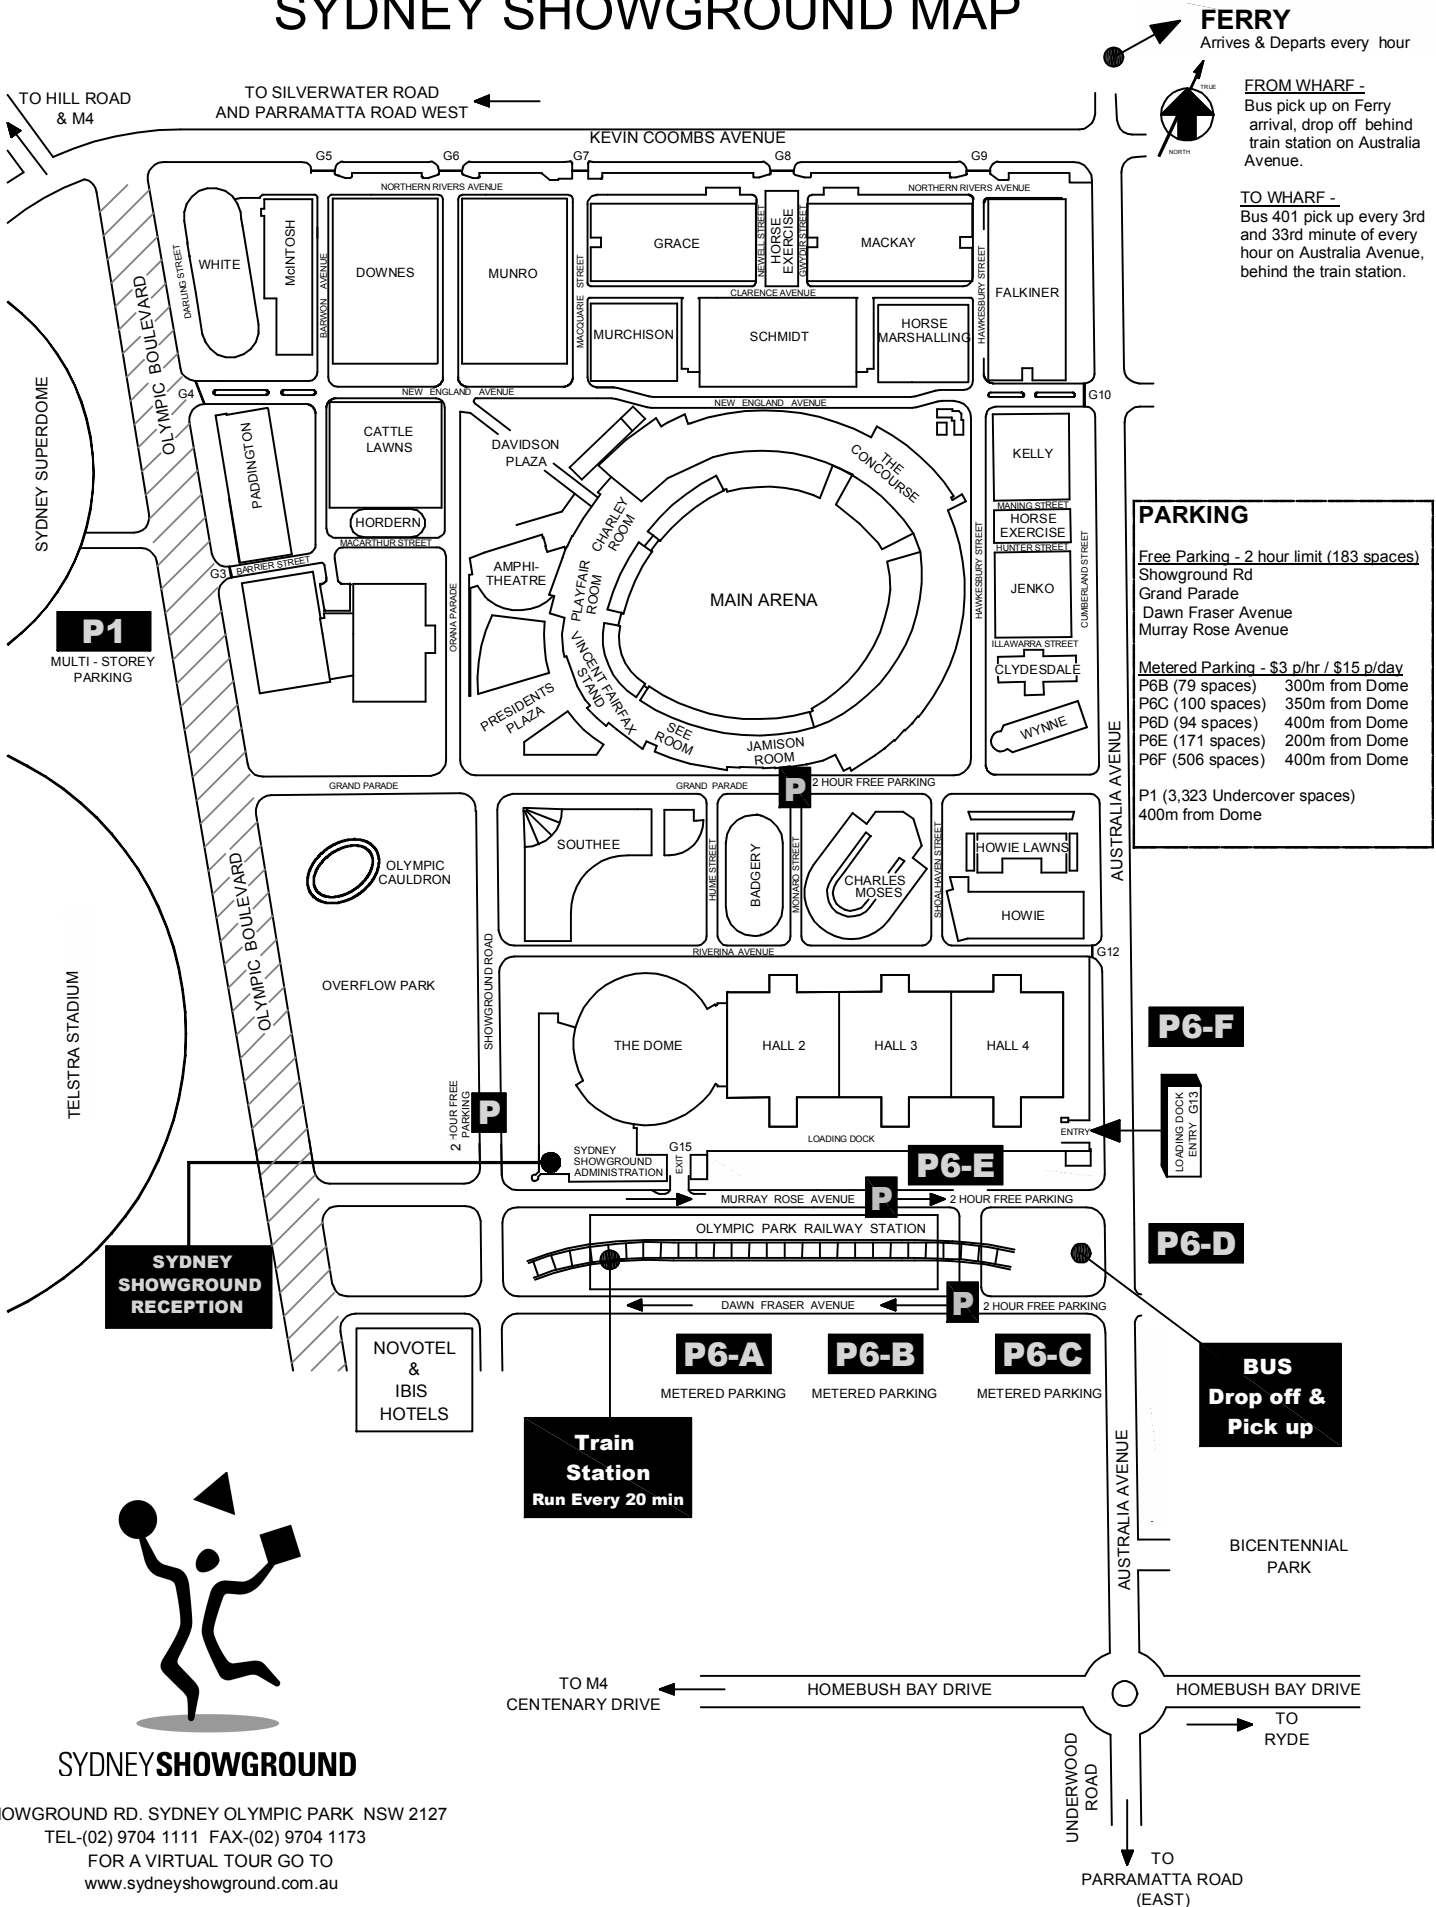

SYDNEY SHOWGROUND MAP

FERRY
Arrives & Departs every hour

FROM WHARF -
Bus pick up on Ferry arrival, drop off behind train station on Australia Avenue.

TO WHARF -
Bus 401 pick up every 3rd and 33rd minute of every hour on Australia Avenue, behind the train station.

PARKING

Free Parking - 2 hour limit (183 spaces)
Showground Rd
Grand Parade
Dawn Fraser Avenue
Murray Rose Avenue

Metered Parking - \$3 p/hr / \$15 p/day
P6B (79 spaces) 300m from Dome
P6C (100 spaces) 350m from Dome
P6D (94 spaces) 400m from Dome
P6E (171 spaces) 200m from Dome
P6F (506 spaces) 400m from Dome

P1 (3,323 Undercover spaces)
400m from Dome

SYDNEY SHOWGROUND

1 SHOWGROUND RD. SYDNEY OLYMPIC PARK NSW 2127
TEL-(02) 9704 1111 FAX-(02) 9704 1173
FOR A VIRTUAL TOUR GO TO
www.sydneyshowground.com.au